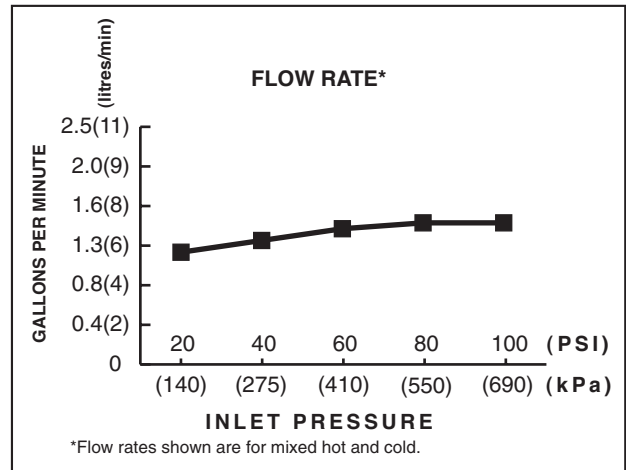

CODES AND STANDARDS

These products meet or exceed the following codes and standards:

ANSI A117.1
ASME A112.18.1
NSF 61
IAPMO (cUPC)

Product Number	Description	Finish Options	
		Polished Chrome	PVD Satin Nickel
		002	295
7431 152	Boulevard Single Control Monoblock faucet with grid drain.		
7431 151	Boulevard Single Control Monoblock faucet less drain.