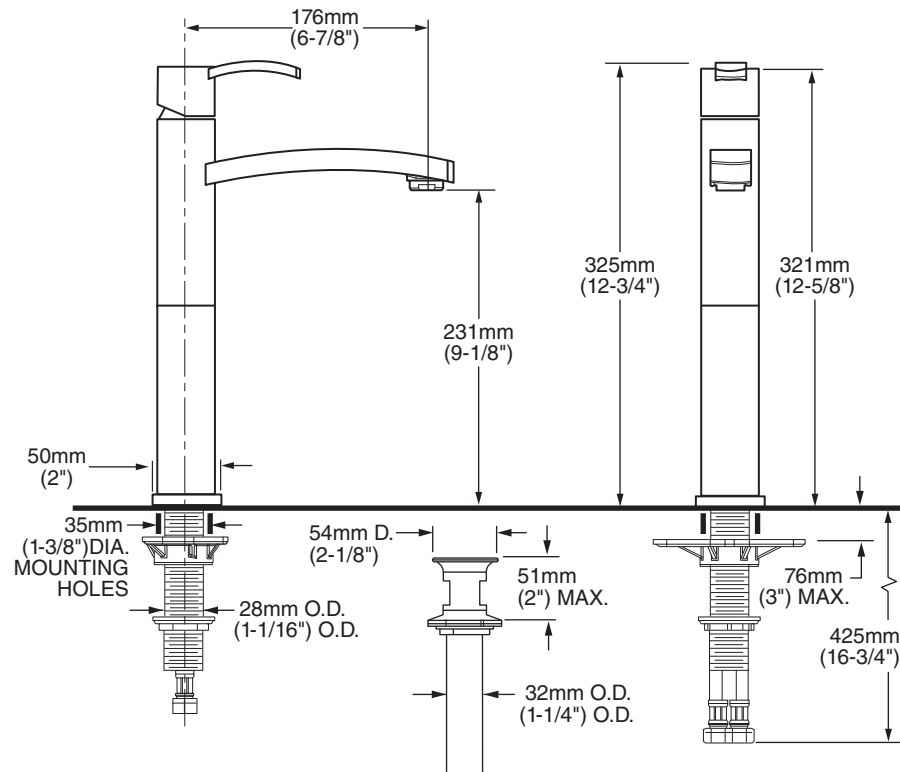

MODEL NUMBER:

- ☐ 7431 152 Boulevard Single Control Vessel Grid Drain
- ☐ 7431 151 Boulevard Single Control Vessel Less Drain

GENERAL DESCRIPTION:

Brass body. Washerless 35mm ceramic disc valve cartridge with integral hot limit safety stop. Braided flexible supply hoses with 3/8" compression connectors. 1.25 gpm (1.5gpm US)/5.7L/min. maximum flow rate.

Product Number	Description	Finish Options	
		Polished Chrome	PVD Satin Nickel
		002	295
7431 152	Boulevard Single Control Monoblock faucet with grid drain.		
7431 151	Boulevard Single Control Monoblock faucet less drain.		